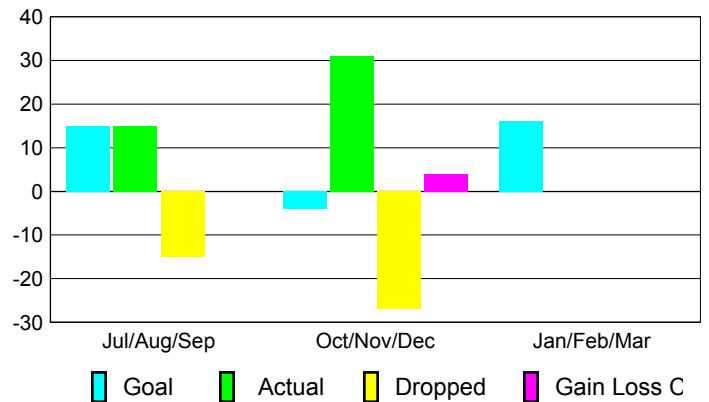

### YTD Status Quo Clubs 2012-2013

Status Quo Clubs Compared to Status Quo Members

## MEMBERSHIP

Membership Results  
2012-2013

Membership  
2011-2012

Month	Net Memb Goal	Actual New Memb	Actual Dropped Memb	Gain/Loss of Memb	Gain/Loss of Memb
Jul/Aug/Sep	15	15	-15	0	-49
Oct/Nov/Dec	-4	31	-27	4	1
Jan/Feb/Mar	16	0	0	0	36
<b>Totals</b>	<b>27</b>	<b>46</b>	<b>-42</b>	<b>4</b>	<b>-12</b>

### Membership Results 2012-2013

Goal, New, Dropped, Gain/Loss

### Comparison of Membership Gain/Loss

Current Year Compared to the Previous Year